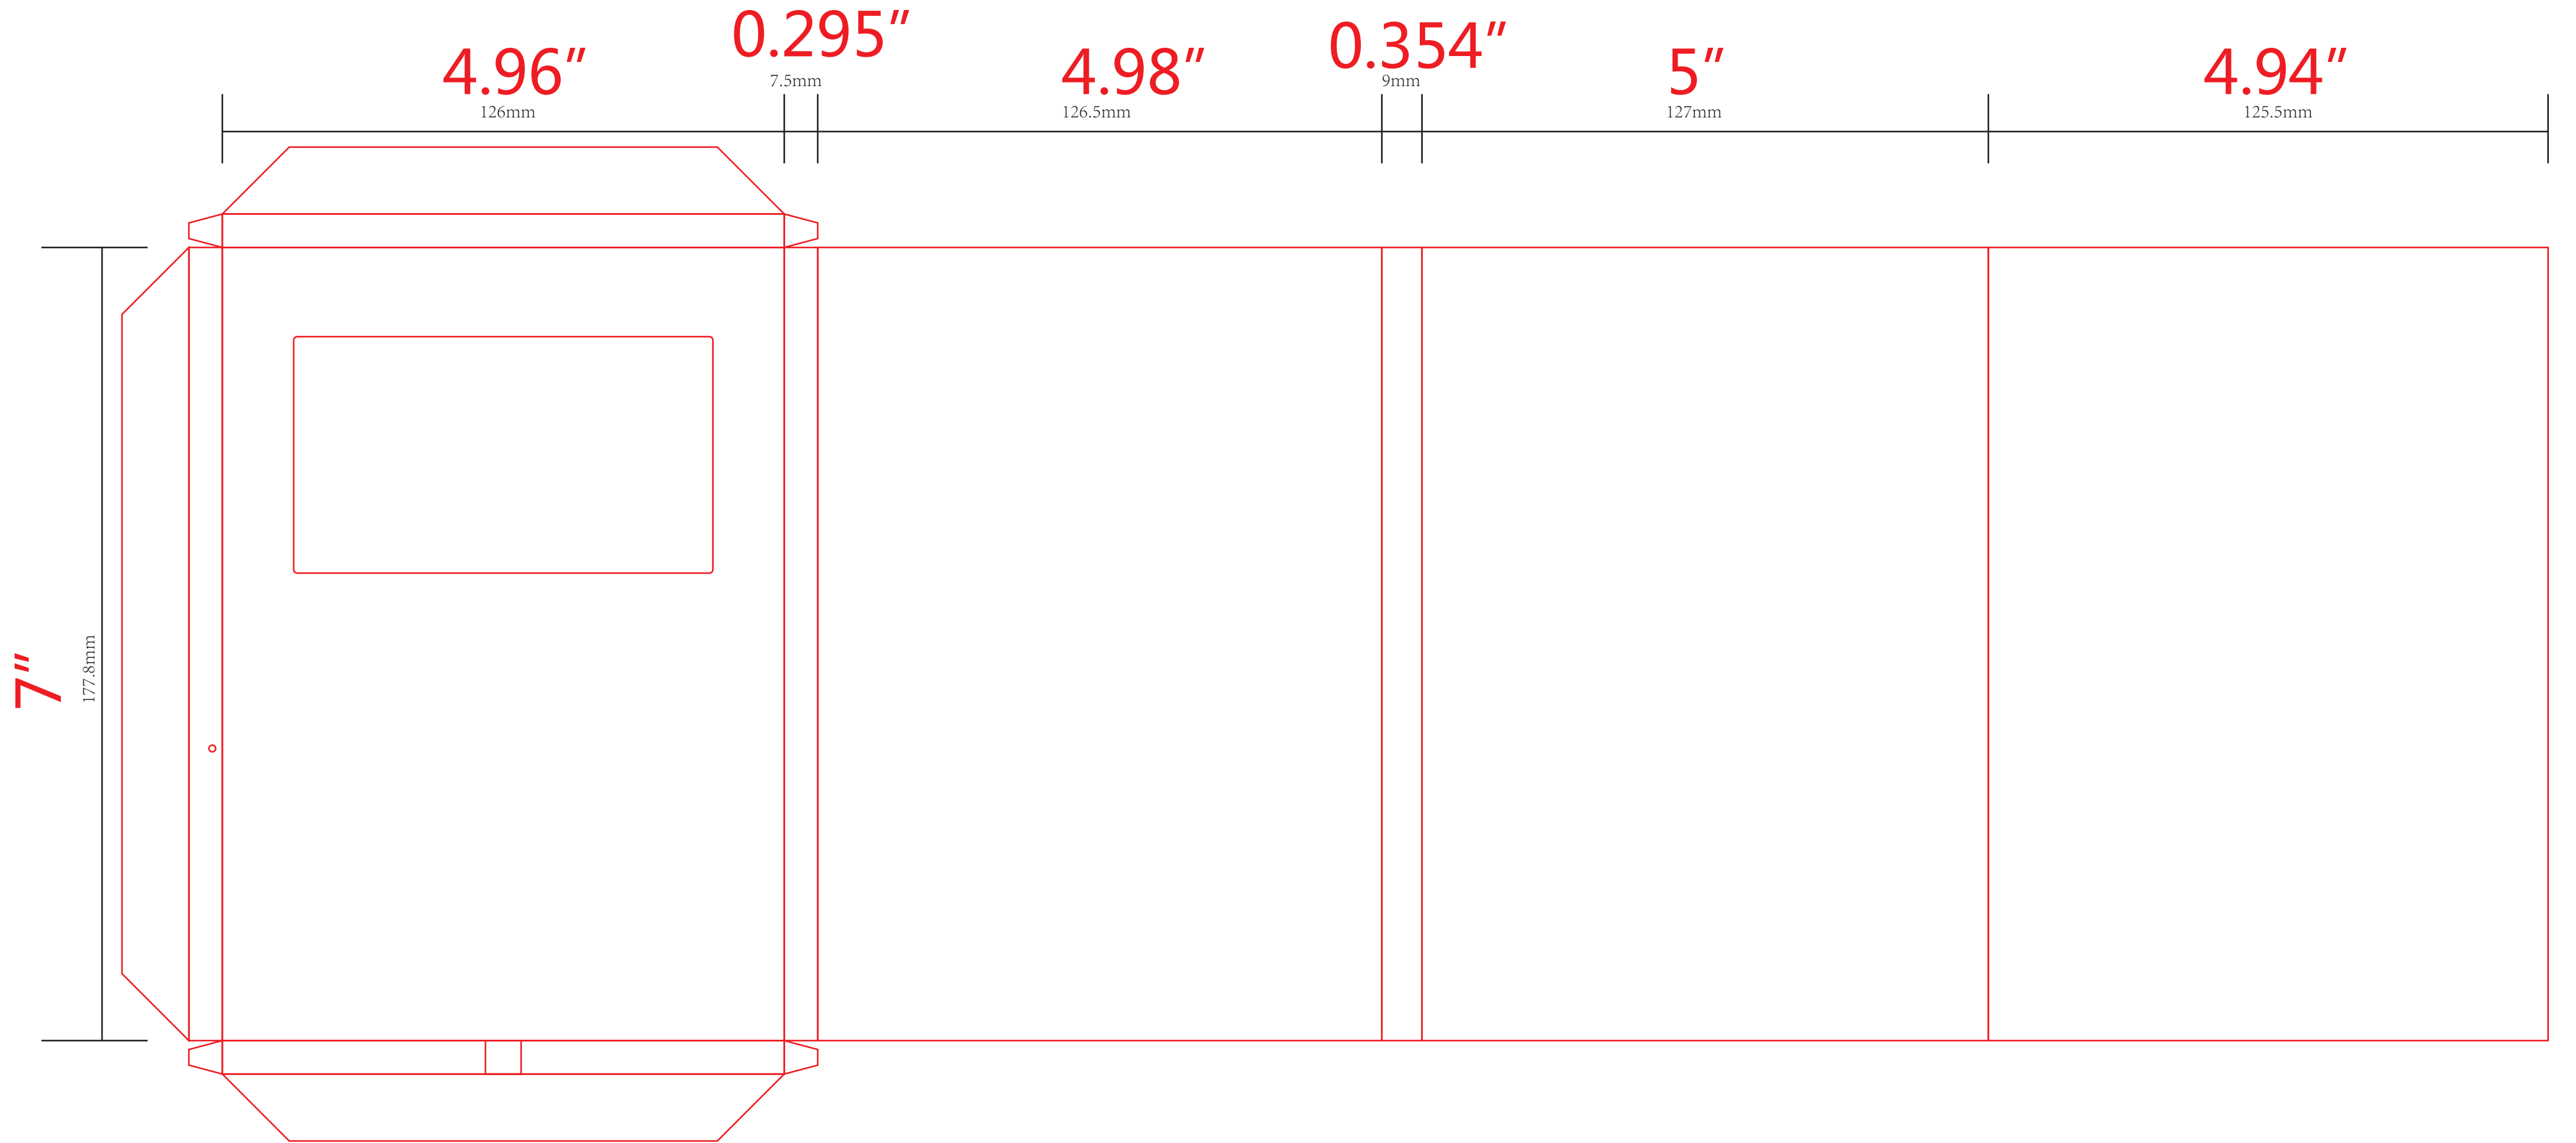

EVA 7mm

screen window

back

Front

inside