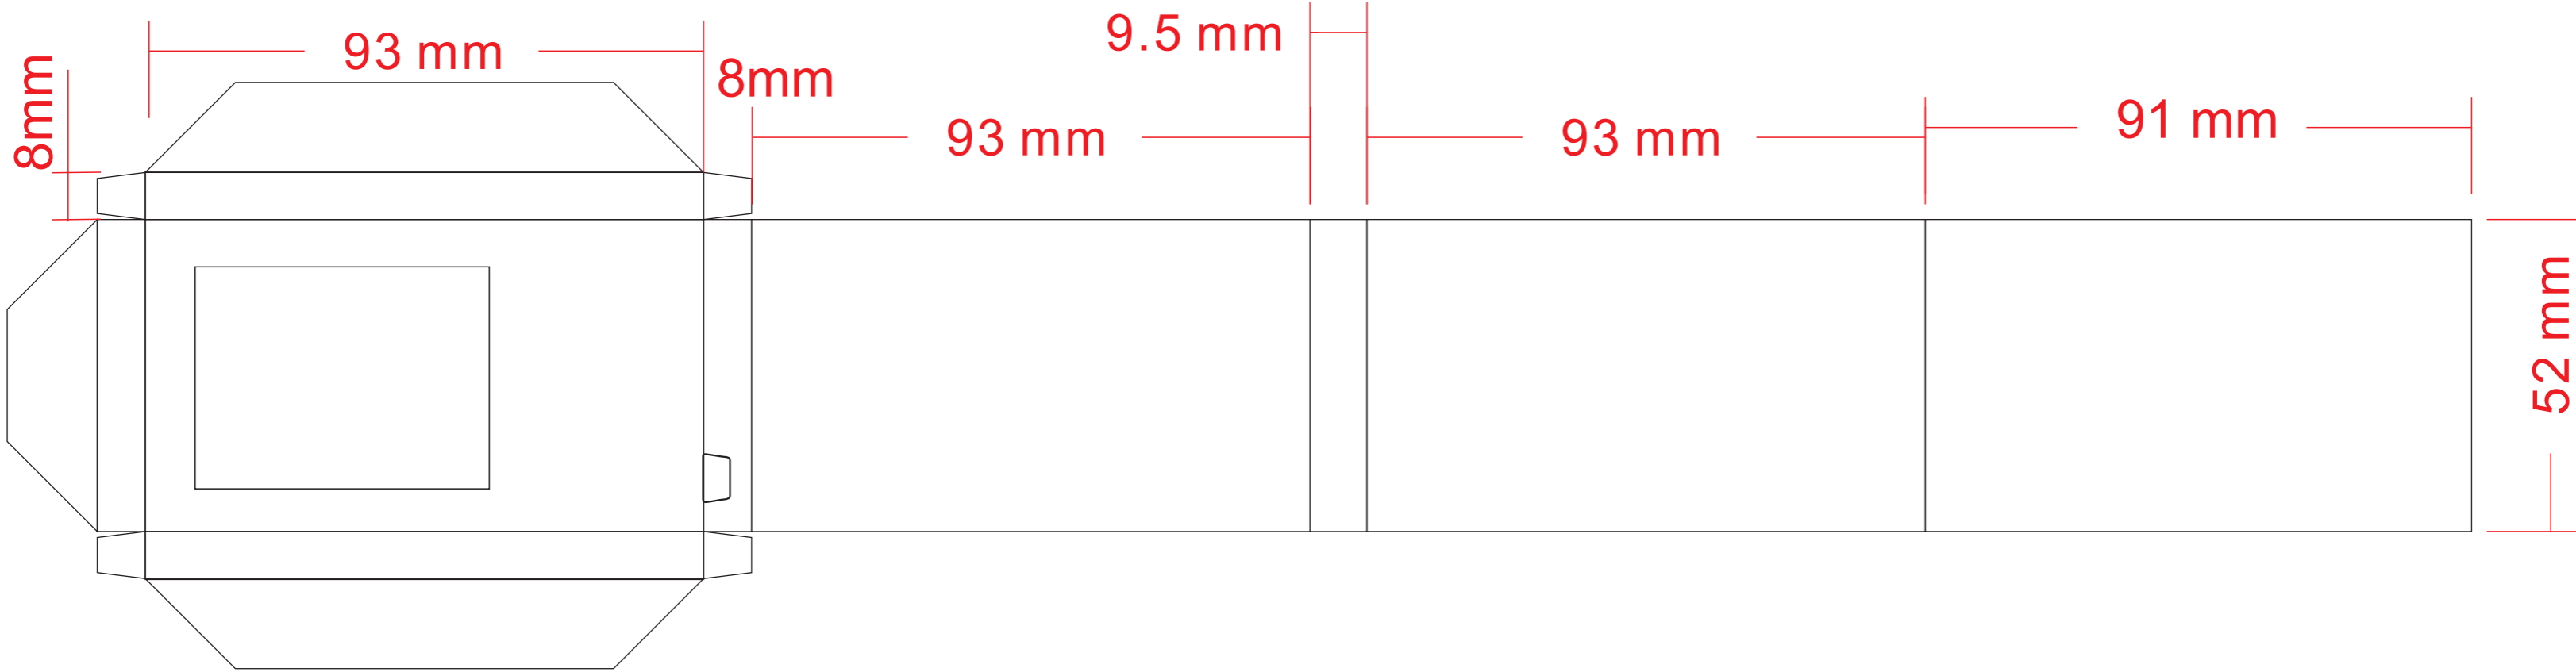

2.4 inch

screen window

back

Front

inside